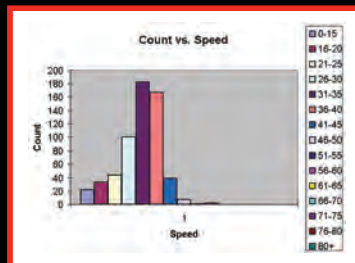

## TRACK TRAFFIC

Add the optional EZ-Stat Data Logger to track traffic. Export the data to Excel to build easily readable, presentable charts showing traffic patterns.

EZ Stat Data Logger

[www.DecaturRadar.com](http://www.DecaturRadar.com)