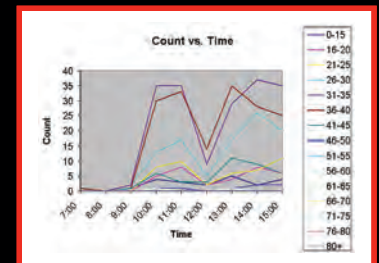

## TRACK TRAFFIC

Add the optional EZ-Stat Data Logger to track traffic. Export the data to Excel to build easily readable, presentable charts showing traffic patterns.

EZ Stat Data Logger

[www.DecaturRadar.com](http://www.DecaturRadar.com)