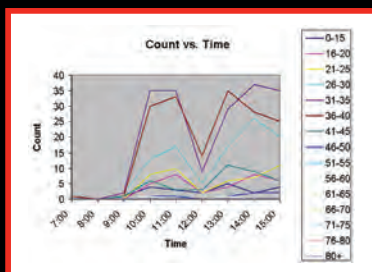

www.DecaturRadar.com

Serving law enforcement for over 50 years
Radar • Trailers • Video