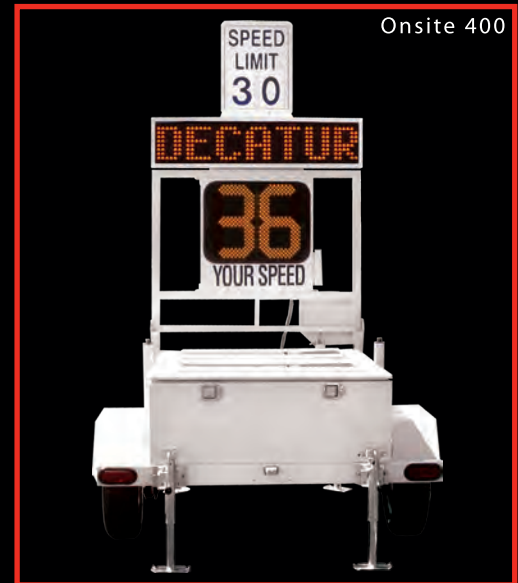

MESSAGING TRAILER OPTIONS

- Track traffic with the EZ-Stat Data Logger
- Add solar panels to increase battery life

www.DecaturRadar.com

Serving law enforcement for over 50 years
Radar • Trailers • Video